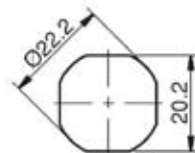

8mm Triangle Lock

064

FIXING

Applications

Wooden panels,
isolated covers

Material

Cam: Steel or PA
Gasket: Rubber
Finish: Chrome