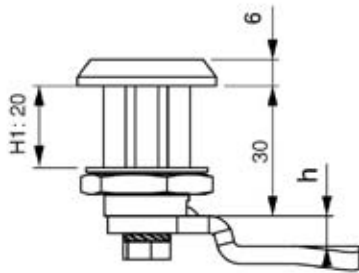

8mm Triangle Lock

064

FIXING

Applications

Wooden panels,
isolated covers

Material

Cam: Steel or PA
Gasket: Rubber
Finish: Chrome