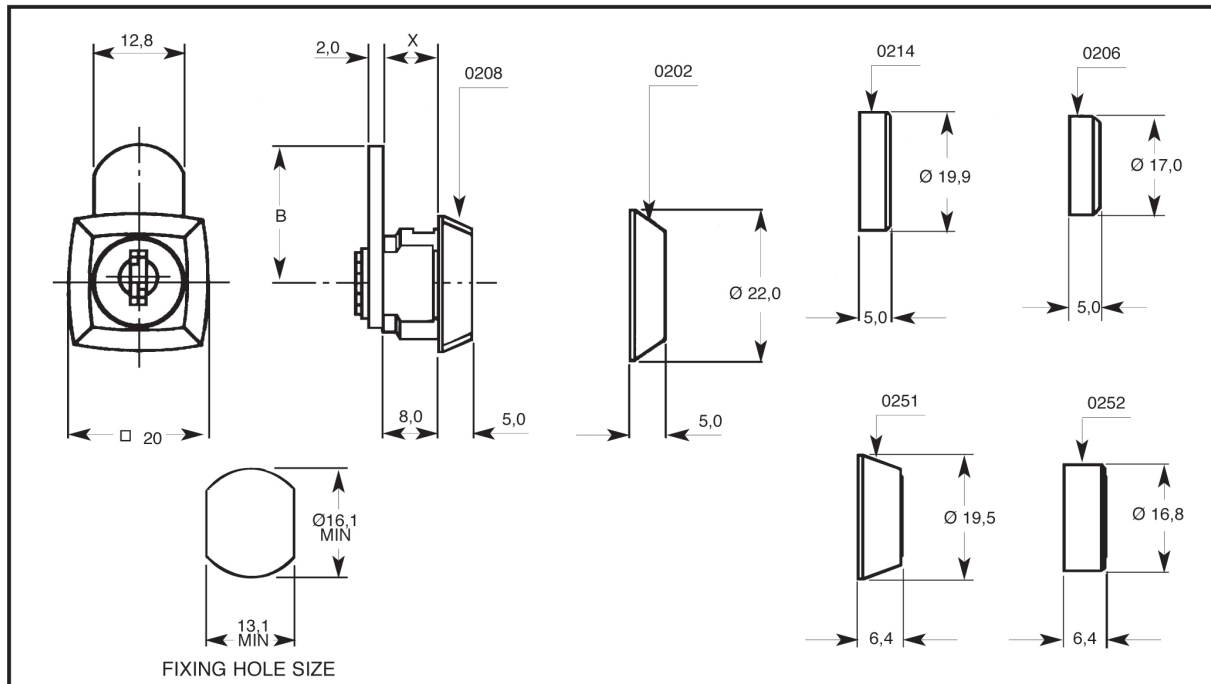

Mini Camlock 8mm

0202

0207

FIXING HOLE SIZE

PRODUCT REFERENCE NUMBERS

KEY SERIES	COMBINATIONS	NUT FIXED HOUSING	HORSESHOE CLIP	HEAD SHAPE
800 DOUBLE ENTRY	100	0201	0202	CONICAL HEAD
		0205	0206	CYLINDRICAL
		0207	0208	SQUARE
		0213	0214	ROUND
			0251	CONICAL
			0252	ROUND

MAXIMUM PANEL THICKNESS: NUT FIXING 2.5mm, HORSESHOE CLIP FIXING ACROSS ROUNDS 2.6mm, ACROSS FLATS 4mm

STANDARD MOVEMENTS: 1, 2, 3, 4, 8

STANDARD FINISH: BRIGHT CHROME

CAMS FOR THESE PRODUCTS MAY NOT REFLECT STANDARD DIMENSIONS, PLEASE REFER TO SALES DEPARTMENT.