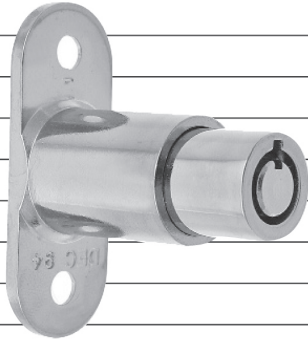

## Radial Pin Tumbler Plunger Lock