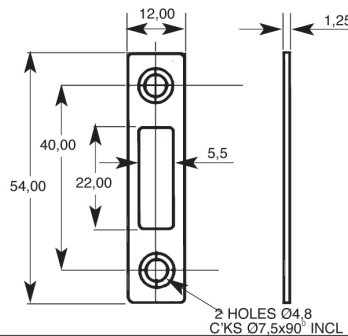

Accessories

THREADED EXTENSIONS

EXTERNAL/INTERNAL
THREADED EXTENSIONS
DESIGNED TO CUSTOMER
REQUIREMENTS

STRIKING PLATE

PRODUCT No. 7012401

FOR USE WITH 5833
AND 5834

MULTI-DRAWER FITTINGS

LOCKING BARS FOR
USE WITH PEDESTAL
LOCKS IN SECTION 4

ADJUSTABLE
PEGS
8009801

SADDLE
7015501

LOCKING BAR PEGS - RIVETTED DIM.X

88004-0100	13mm
88004-0200	20mm
88004-0300	25mm
88004-0400	8,5mm
88004-0500	10mm
88004-0600	7,5mm
88004-0700	19mm
88004-0800	26mm
88004-0900	30mm
88004-1000	3,5mm
88004-1100	16mm
88004-1200	5,5mm
88004-1300	22mm
88004-1400	45mm
88004-1500	2,5mm

LOCKING BAR PEGS - THREADED DIM.X

88044-0100	7mm
88044-0200	10mm
88044-0300	13mm
88044-0400	16mm
88044-0500	20mm
88044-0600	26mm
88044-0700	32mm
88044-0800	45mm
88044-0900	38mm
88044-1100	12mm
88044-1200	5,5mm
88044-1300	22,5mm
88044-1400	29,5mm
88044-1500	18mm