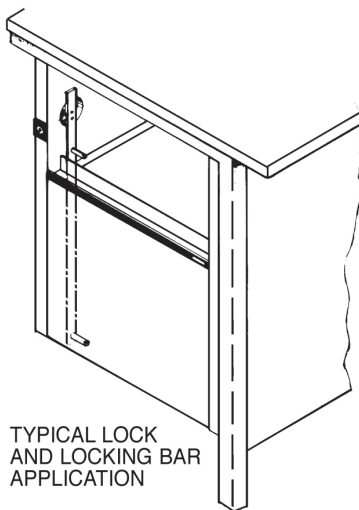

Accessories

THREADED EXTENSIONS

EXTERNAL/INTERNAL
THREADED EXTENSIONS
DESIGNED TO CUSTOMER
REQUIREMENTS

STRIKING PLATE

PRODUCT No. 7012401

FOR USE WITH 5833
AND 5834

MULTI-DRAWER FITTINGS

LOCKING BARS FOR
USE WITH PEDESTAL
LOCKS IN SECTION 4

ADJUSTABLE
PEGS
8009801

SADDLE
7015501

LOCKING BAR PEGS - RIVETTED DIM.X

88004-0100	13mm
88004-0200	20mm
88004-0300	25mm
88004-0400	8,5mm
88004-0500	10mm
88004-0600	7,5mm
88004-0700	19mm
88004-0800	26mm
88004-0900	30mm
88004-1000	3,5mm
88004-1100	16mm
88004-1200	5,5mm
88004-1300	22mm
88004-1400	45mm
88004-1500	2,5mm