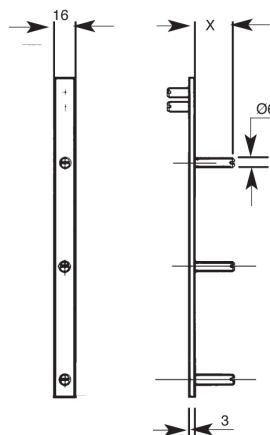

Accessories

THREADED EXTENSIONS

EXTERNAL/INTERNAL
THREADED EXTENSIONS
DESIGNED TO CUSTOMER
REQUIREMENTS

STRIKING PLATE

PRODUCT No. 7012401

FOR USE WITH 5833
AND 5834

MULTI-DRAWER FITTINGS

LOCKING BARS FOR
USE WITH PEDESTAL
LOCKS IN SECTION 4

ADJUSTABLE
PEGS
8009801

SADDLE
7015501

LOCKING BAR PEGS - RIVETTED DIM.X

88004-0100	13mm
88004-0200	20mm
88004-0300	25mm
88004-0400	8,5mm
88004-0500	10mm
88004-0600	7,5mm
88004-0700	19mm
88004-0800	26mm
88004-0900	30mm
88004-1000	3,5mm
88004-1100	16mm
88004-1200	5,5mm
88004-1300	22mm
88004-1400	45mm
88004-1500	2,5mm

LOCKING BAR PEGS - THREADED DIM.X

88044-0100	7mm
88044-0200	10mm
88044-0300	13mm
88044-0400	16mm
88044-0500	20mm
88044-0600	26mm
88044-0700	32mm
88044-0800	45mm
88044-0900	38mm
88044-1100	12mm
88044-1200	5,5mm
88044-1300	22,5mm
88044-1400	29,5mm
88044-1500	18mm